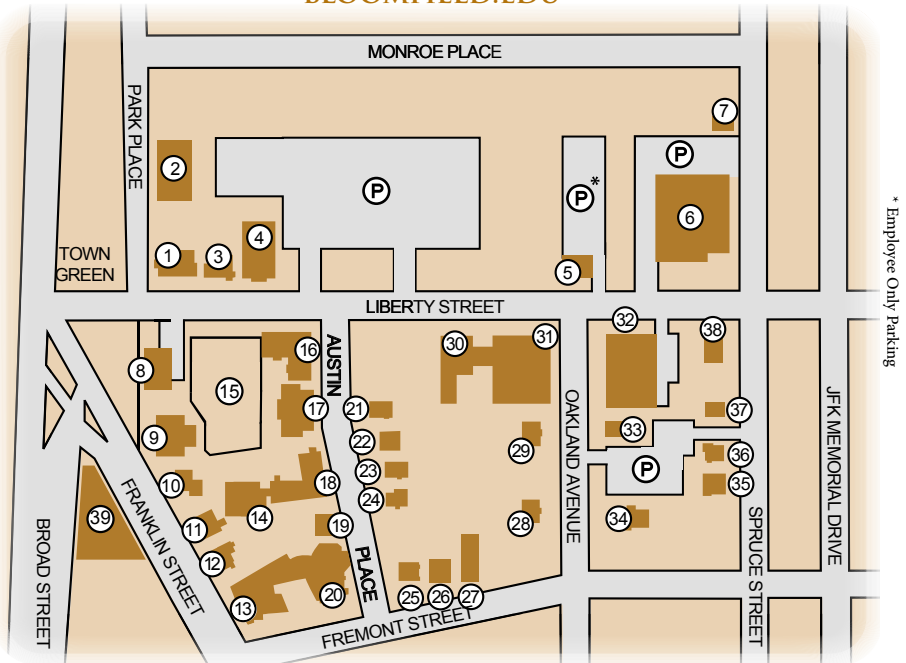

Bloomfield College of Montclair State University

BLOOMFIELD.EDU

- | | | |
|---|--|--|
| <p>1. 1 Park Place
Office of Enrollment Management, Admission, & Marketing</p> <p>2. 23 Park Place Residence Hall</p> <p>3. 229 Liberty Street
Physical Plant</p> <p>4. 225 Liberty Street Residence Hall
Security Office
Residence Hall</p> <p>5. 185 Liberty Street
Information Technology
Help Desk</p> <p>6. College Hall
Adjunct Faculty Lounge
Classrooms/Labs
Division of Natural Science & Mathematics</p> <p>7. 102 Spruce Street
Residence</p> <p>8. Seibert Hall
Division of Humanities
Chancellor's Office</p> <p>9. Knox Hall
Business Office
Information Services Office
Institutional Research & Assessment Office
Registrar
Student Financial Services</p> <p>10. Richards Hall
Mail Room
Student Affairs</p> | <p>11. Voorhees Hall
EOF Office</p> <p>12. Jarvie Hall
PBI Grant Office</p> <p>13. Robert V. Van Fossan Theatre</p> <p>14. Center for Student Success
Disability Services
SSS - Star Office
OTWASS
Academic Advising</p> <p>15. College Quad</p> <p>16. Clee Hall
Student Residence</p> <p>17. Talbott Hall - Student Center
Center for Student Leadership & Engagement
Deacon's Den
Meeting Rooms
Wellness Center</p> <p>18. Schweitzer Hall
Dining Hall
Student Residence</p> <p>19. Center for Career Development
Student Employment Offices</p> <p>20. Westminster Hall</p> <p>21-25. Student Residences</p> <p>21. 25 Austin Place
22. 23 Austin Place
23. 21 Austin Place
24. 19 Austin Place
25. 61 Fremont Street</p> | <p>26. Division of Social & Behavioral Science</p> <p>27. Division of Business</p> <p>28. 68 Oakland Avenue
Residence</p> <p>29. Francis M. McLaughlin Division of Nursing</p> <p>30. Center for Technology + Creativity
Division of Creative Arts and Technology</p> <p>31. College Library
Center for Teaching & Learning with Technology
Learning Hub
Media Center
Scott H. Kaplan Art Gallery</p> <p>32. Gymnasium/Athletics</p> <p>33. 73 Oakland Avenue
Academic Affairs</p> <p>34-37. Student Residences</p> <p>34. 61 Oakland Avenue
35. 58 Spruce Street
36. 60 Spruce Street
37. 68 Spruce Street</p> <p>38. 164 Liberty Street</p> <p>39. Franklin Street Residence Hall
Residential Education & Housing Test Center</p> |
|---|--|--|